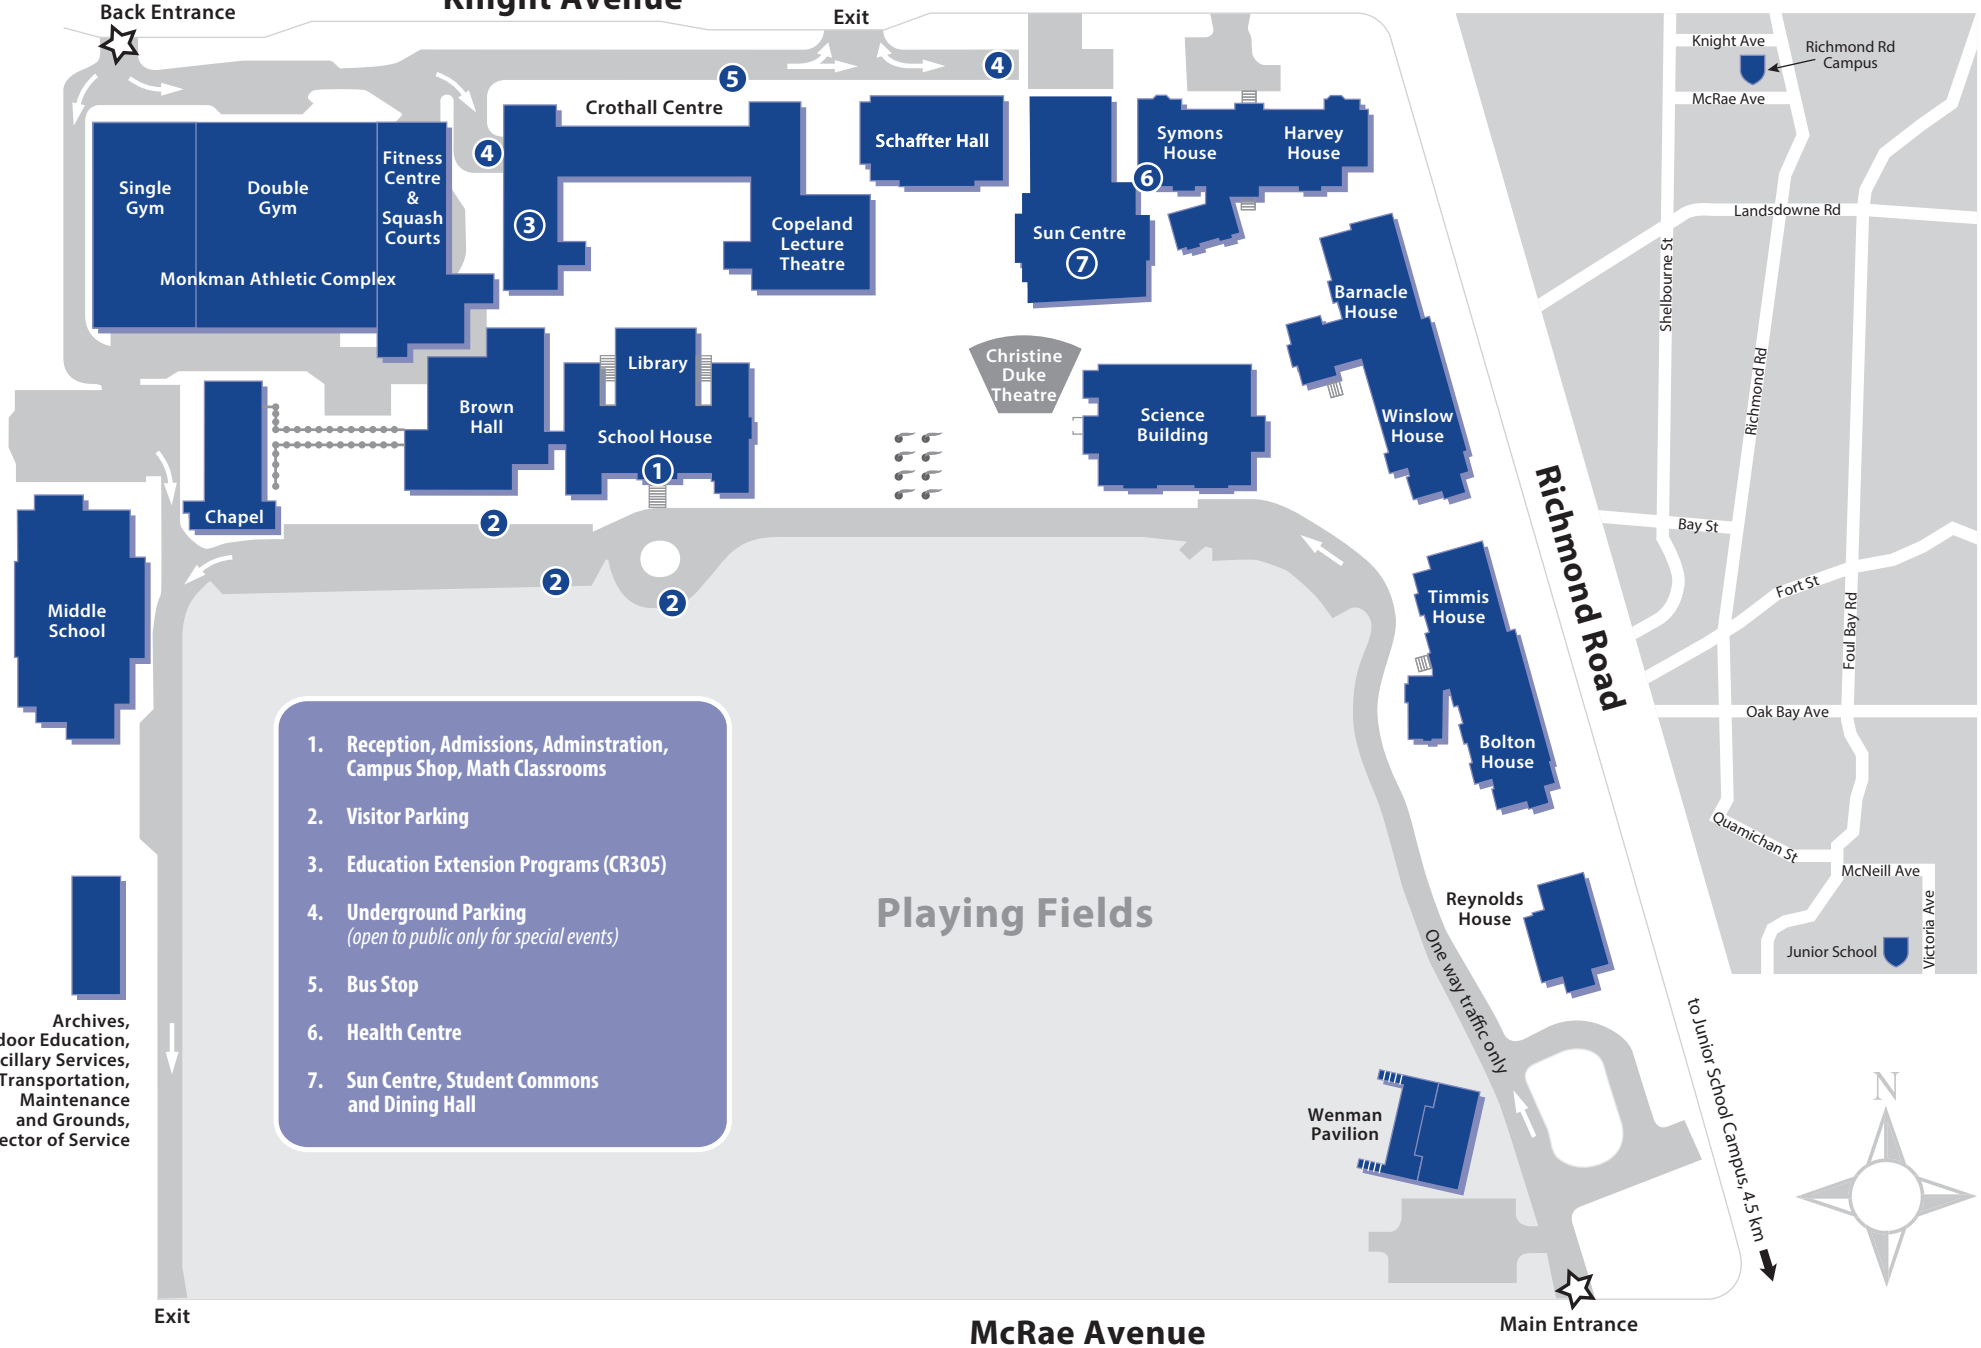

← to Shelbourne Street Campus, 400m

Knight Avenue

1. Reception, Admissions, Administration, Campus Shop, Math Classrooms
2. Visitor Parking
3. Education Extension Programs (CR305)
4. Underground Parking
(open to public only for special events)
5. Bus Stop
6. Health Centre
7. Sun Centre, Student Commons and Dining Hall

Archives,
Outdoor Education,
Ancillary Services,
Transportation,
Maintenance
and Grounds,
Director of Service

St. Michael's
University School

Junior School Campus: 820 Victoria Avenue | Richmond Road Campus: 3400 Richmond Road | Shelbourne Street Campus: 3410 Shelbourne Street